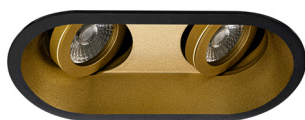

ZENA ROND 2V LED GU10 SPOT

PRAGMALUX
PROFESSIONAL LIGHTING

3 PRAGMALUX
YEAR
WARRANTY

KEY FEATURES

- High quality recessed spot made of aluminum
- 40° tiltable
- Deep design for an extra calm effect
- Powder coating finish

IP20 IK02 GU10 220V
230V

COLORS

DIMENSIONS

39 mm

COMPATIBLE LAMPS

OPTIONS

SPECIFICATIONS

ITEM CODE	DESCRIPTION	EQUIVALENT	COLOR
4605968	Zena MR16 Spot Round 2V White Ø185x93mm Cutout Ø173x82mm 40° Tiltable (Incl. GU10 Fitting)	50W HAL	White
4606170	Zena MR16 Spot Round 2V Black Ø185x93mm Cutout Ø173x82mm 40° Tiltable (Incl. GU10 Fitting)	50W HAL	Black
4606187	Zena MR16 Spot Round 2V Black/Gold Ø185x93mm Cutout Ø173x82mm 40° Tiltable (Incl. GU10 Fitting)	50W HAL	Black/Gold

TECHNICAL DATA

ELECTRICAL DATA	
Voltage (V)	220-240
Frequency (Hz)	50/60
Max. Power (W)	50
Operating mode	GU10 fitting (included)
Electrical connection	2x 0.75mm ² wire

COLORS & MATERIALS	
Color (Housing)	White, Black, Black/Gold
Material (Housing)	Aluminum

CERTIFICATES & STANDARDS

Fixture certificates	CE
Ingress protection	IP20
Protection class IK	IK02

CAPABILITIES

Type of connection	GU10 with 18cm cable
Installation	40° Tilttable

PRAGMALUX

All rights reserved. Pragmalux - PDL Lighting Group B.V. retains the right to modify product specifications without any prior notice or obligation and does not assume any liability for any consequences of using this document. Subject to errors and printing errors. Luminous flux tolerance: +/- 10%. Power consumption tolerance: +/- 10%.