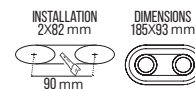

IP20 IK02 GU10 220V
230V

COLORS

DIMENSIONS

39 mm

COMPATIBLE LAMPS

OPTIONS

SPECIFICATIONS

ITEM CODE	DESCRIPTION	EQUIVALENT	COLOR
4605968	Zena MR16 Spot Round 2V White Ø185x93mm Cutout Ø173x82mm 40° Tiltable (Incl. GU10 Fitting)	50W HAL	White
4606170	Zena MR16 Spot Round 2V Black Ø185x93mm Cutout Ø173x82mm 40° Tiltable (Incl. GU10 Fitting)	50W HAL	Black
4606187	Zena MR16 Spot Round 2V Black/Gold Ø185x93mm Cutout Ø173x82mm 40° Tiltable (Incl. GU10 Fitting)	50W HAL	Black/Gold

TECHNICAL DATA

ELECTRICAL DATA	
Voltage (V)	220-240
Frequency (Hz)	50/60
Max. Power (W)	50
Operating mode	GU10 fitting (included)
Electrical connection	2x 0.75mm ² wire

COLORS & MATERIALS	
Color (Housing)	White, Black, Black/Gold
Material (Housing)	Aluminum

CERTIFICATES & STANDARDS

Fixture certificates	CE
Ingress protection	IP20
Protection class IK	IK02

CAPABILITIES

Type of connection	GU10 with 18cm cable
Installation	40° Tilttable

PRAGMALUX

All rights reserved. Pragmalux - PDL Lighting Group B.V. retains the right to modify product specifications without any prior notice or obligation and does not assume any liability for any consequences of using this document. Subject to errors and printing errors. Luminous flux tolerance: +/- 10%. Power consumption tolerance: +/- 10%.