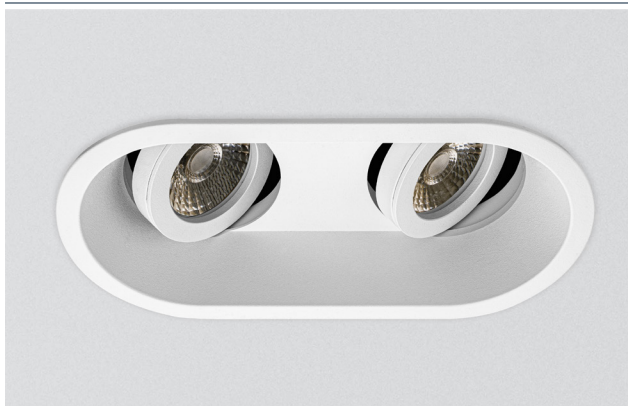

ZENA ROND 2V LED GU10 SPOT

PRAGMALUX
PROFESSIONAL LIGHTING

3 PRAGMALUX
YEAR
WARRANTY

KEY FEATURES

- High quality recessed spot made of aluminum
- 40° tiltable
- Deep design for an extra calm effect
- Powder coating finish

IP20 IK02 GU10 220V
230V

COLORS

DIMENSIONS

39 mm

COMPATIBLE LAMPS

OPTIONS

SPECIFICATIONS

ITEM CODE	DESCRIPTION	EQUIVALENT	COLOR
4605968	Zena MR16 Spot Round 2V White Ø185x93mm Cutout Ø173x82mm 40° Tiltable (Incl. GU10 Fitting)	50W HAL	White
4606170	Zena MR16 Spot Round 2V Black Ø185x93mm Cutout Ø173x82mm 40° Tiltable (Incl. GU10 Fitting)	50W HAL	Black
4606187	Zena MR16 Spot Round 2V Black/Gold Ø185x93mm Cutout Ø173x82mm 40° Tiltable (Incl. GU10 Fitting)	50W HAL	Black/Gold

TECHNICAL DATA

ELECTRICAL DATA	
Voltage (V)	220-240
Frequency (Hz)	50/60
Max. Power (W)	50
Operating mode	GU10 fitting (included)
Electrical connection	2x 0.75mm ² wire

COLORS & MATERIALS	
Color (Housing)	White, Black, Black/Gold
Material (Housing)	Aluminum

CERTIFICATES & STANDARDS

Fixture certificates	CE
Ingress protection	IP20
Protection class IK	IK02

CAPABILITIES

Type of connection	GU10 with 18cm cable
Installation	40° Tilttable

PRAGMALUX

All rights reserved. Pragmalux - PDL Lighting Group B.V. retains the right to modify product specifications without any prior notice or obligation and does not assume any liability for any consequences of using this document. Subject to errors and printing errors. Luminous flux tolerance: +/- 10%. Power consumption tolerance: +/- 10%.